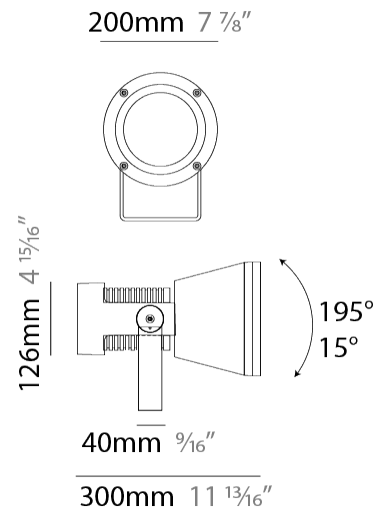

1. To build a product code in our configurator select the specify button on the base model # product page
2. To build a manual product code on this datasheet choose from the options listed below in blue font and add the suffix to the base model #

GENERAL

Series: Spring
Subseries: Spring Standard
Brand: Platek
Division: Exterior
Mounting Type: Surface
Mounting Location: Above Ground
Subcategory: Flood

PHYSICAL

Shape: Cone
Diameter (mm): 200
Diameter (in): 7 7/8
Length (mm): 300
Length (in): 11 13/16
Light Distribution: Adjustable / Direct
Diffuser: Clear tempered glass
Fixture Finish: BLK / WHI / GRY / COR / ANT / BRZ
Fixture Material: Aluminum Die Cast

ELECTRICAL

Lamp Type: LED
Input Wattage (W): 44
Total Output Wattage (W): 40.5
Dimming: Non-Dimmable
Driver Included: Yes
Driver Location: Integrated
Driver Type: Constant Current - 120Vac
Driver Class: Class 2
Input Voltage (V): 120 - 277
Constant Current (mA): 2100
Upon Request: (Not included - see components [IP65 or higher enclosure to be supplied by others]) Remote: 0-10Vdc dimming / Non-dimming 120/277Vac

LED

Number of LEDs: 18
Color Temperature (°K): 3000 / 4000
Max. Delivered Lumen (lm): 3555 - 4000 / 3700 - 4160
Nominal Lumen (lm): 4500 / 4680
CRI: >80 CRI
Lamp Life (hrs): 60000

OPTICAL

Optic°: 9 / 28 / 40
Adjustability: Tilt +195° / - 15°

RATINGS AND CERTIFICATIONS

Certified By: Certified for North American Standards
IP rating: IP65
IK Rating: IK06