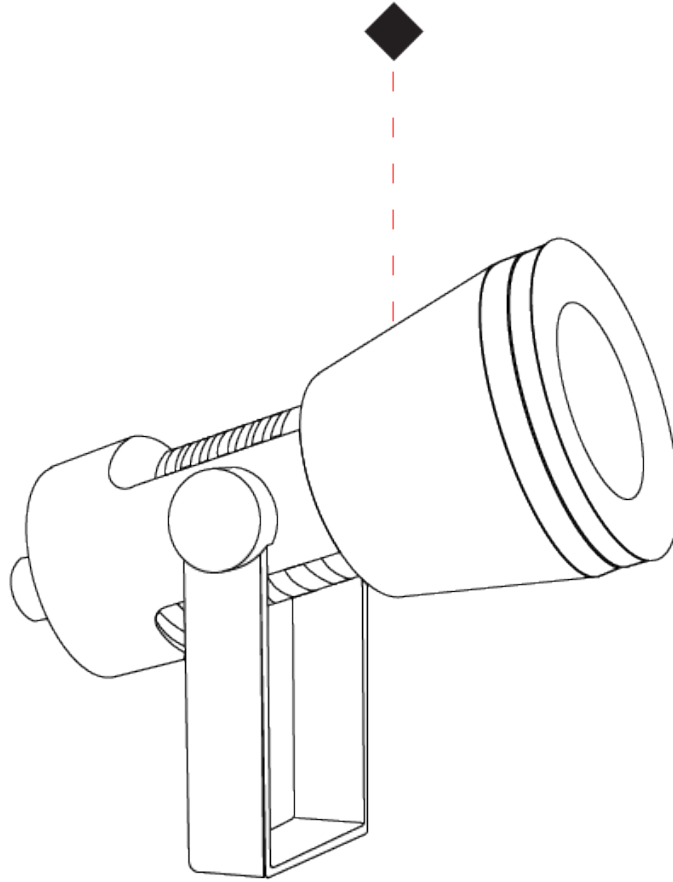

E9F149-

PROJECT

TYPE

SPECIFIER

QUANTITY

DATE

E