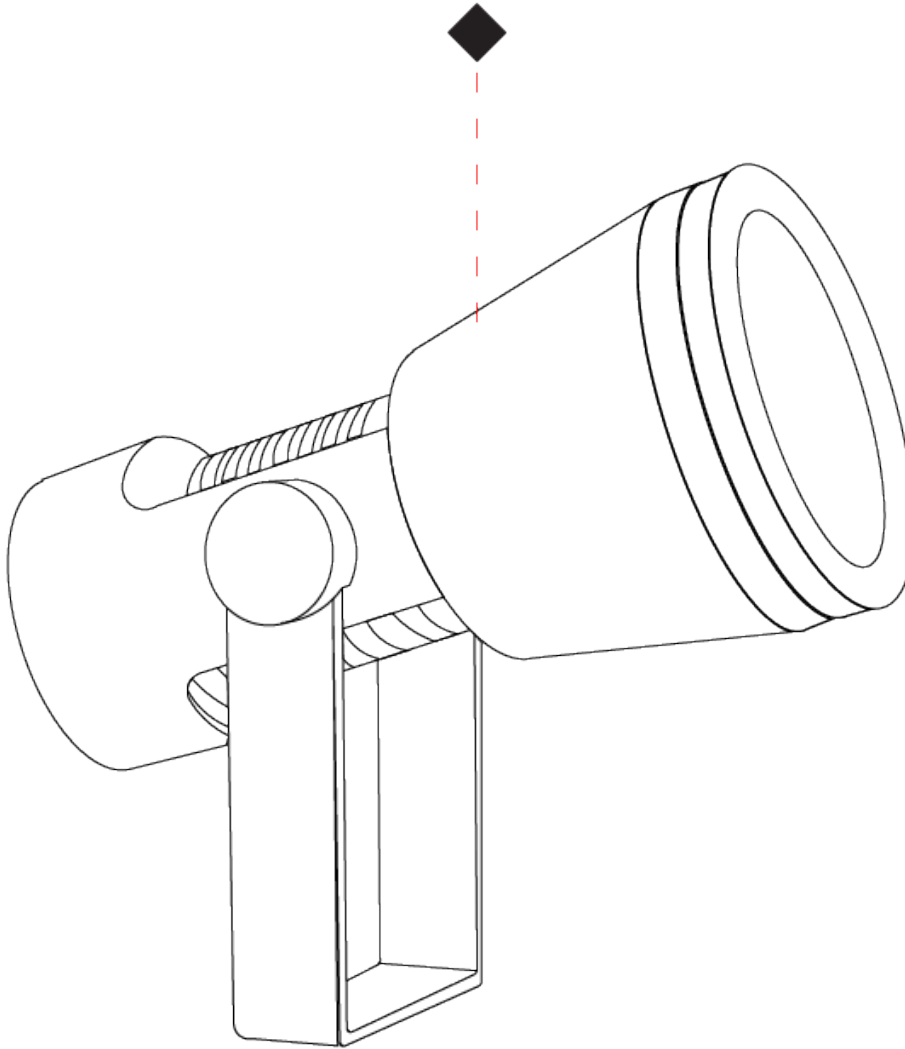

SPRING STANDARD SURFACE

E9F110-

PROJECT _____

TYPE _____

SPECIFIER _____

QUANTITY _____

DATE _____

E